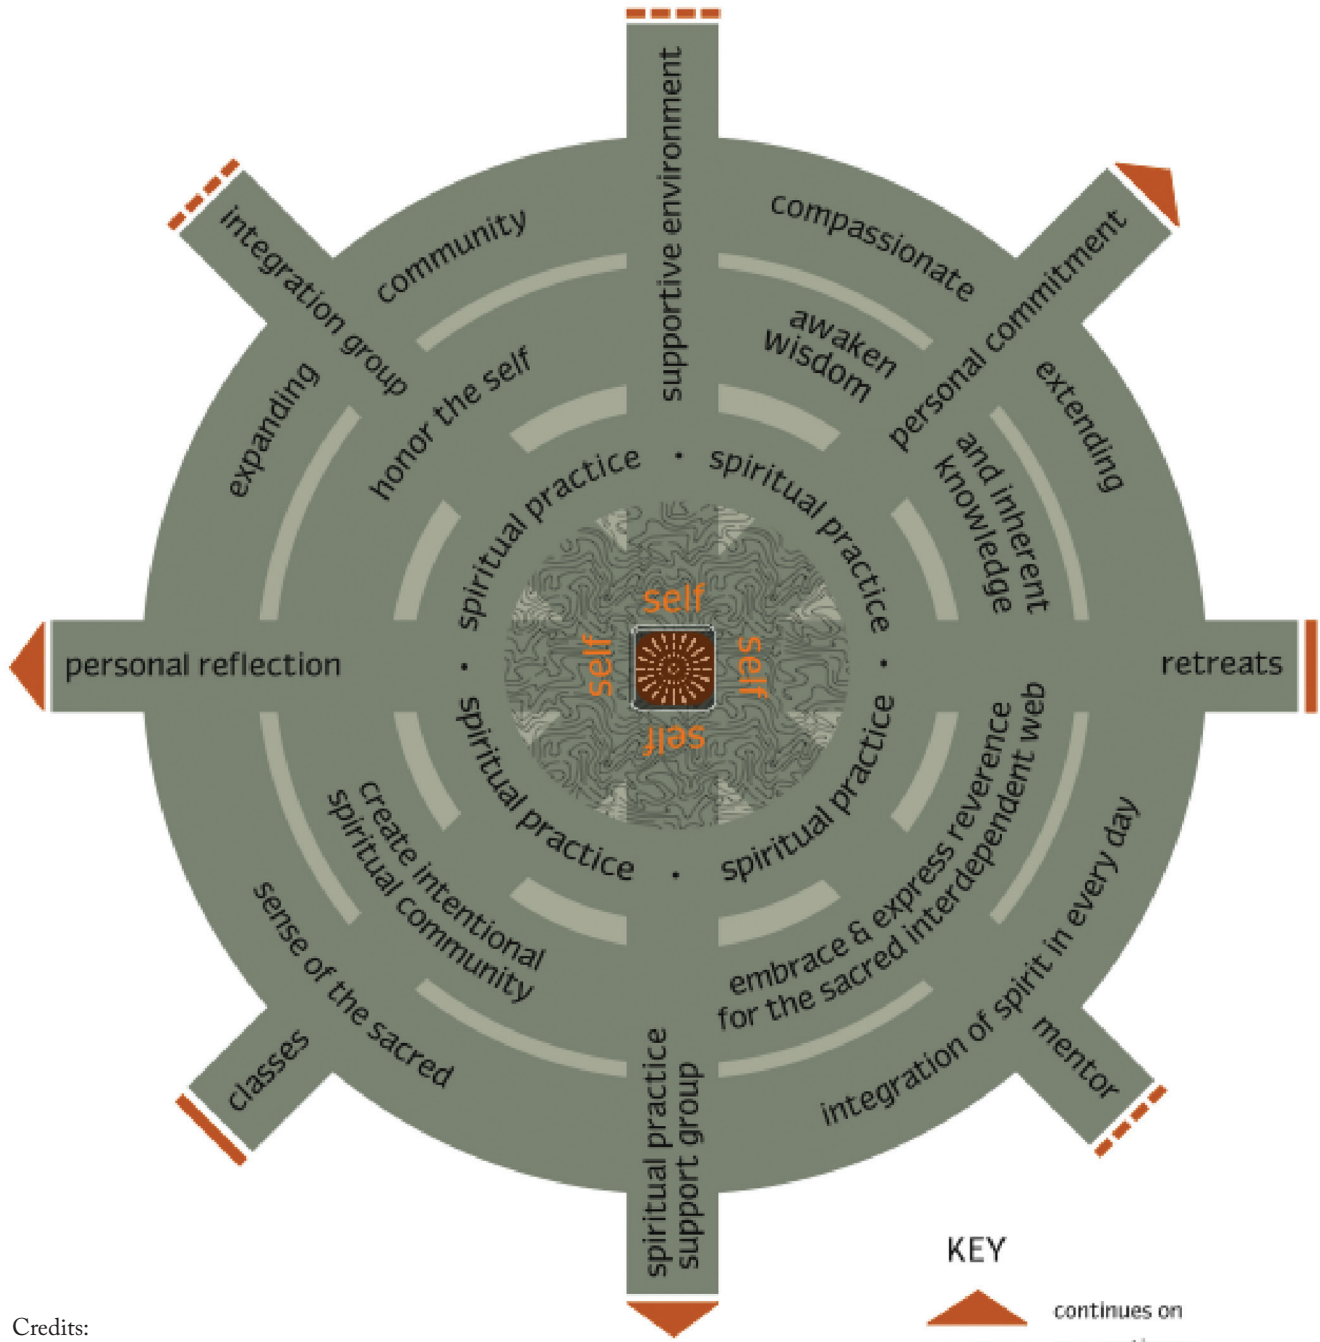

Quest: A Spiritual Journey

A Visual Representation

Credits:
 Kelly Crocker, Minister of Religious Education
 Ann Shultz, Graphic Designer
 Janet Swanson, *Quest* Spiritual Program Director

KEY

-  continues on
-  can continue
-  ends
-  Quest intentions