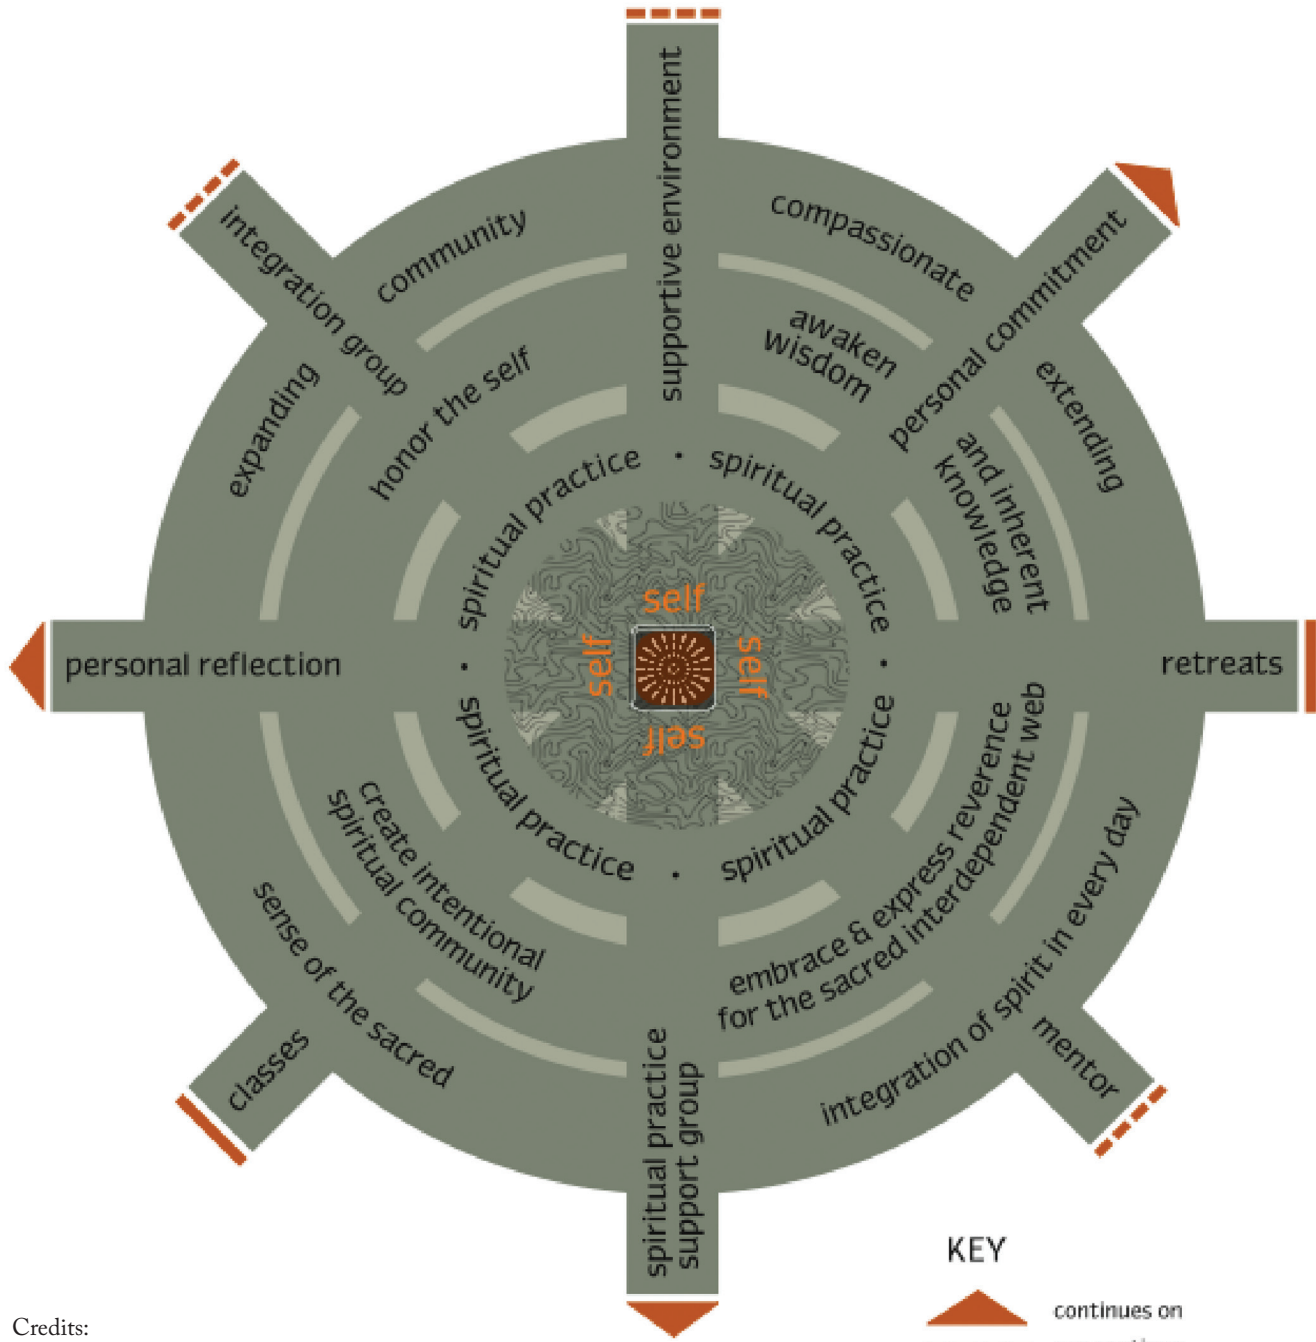

Quest: A Spiritual Journey

A Visual Representation

KEY

-  continues on
-  can continue
-  ends
-  Quest intentions

Credits:
 Kelly Crocker, Minister of Religious Education
 Ann Shultz, Graphic Designer
 Janet Swanson, *Quest* Spiritual Program Director